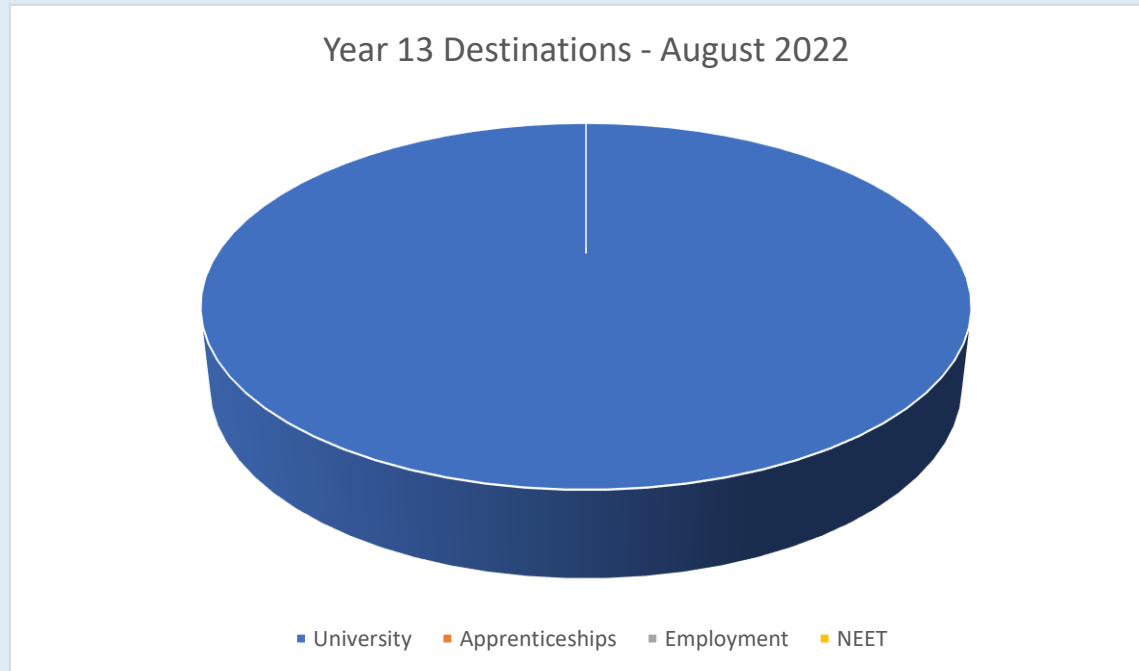

Holy Trinity Academy – Sixth Form Results

Year	No. of Candidates	Progress (All KS5 courses)	Progress (BTEC courses only)	BTEC: Avg. Grade	Progress (A Level courses only)	A Level: A* to B	A Level: A* to C	A Level: A* to E	A Level: Avg. Grade	Progress (GCSE English)	Progress (GCSE Maths)
August 2022	05	[tbc]	n/a	n/a	[tbc]	40%	100%	100%	C+	n/a	n/a
August 2021	00	n/a	n/a	n/a	n/a	n/a	n/a	n/a	n/a	n/a	n/a
August 2020	09	n/a	n/a	n/a	n/a	59%	85%	100%	C	n/a	n/a
August 2019	12	+0.42	n/a	n/a	+0.36	36%	75%	97%	C	n/a	n/a
August 2018	21	+0.04	n/a	n/a	+0.07	48%	70%	100%	C+	n/a	n/a

Congratulations to the Year 13s for their results this year. Having spent the end of their Year 11 in lockdown which not sitting any external GCSEs and being awarded TAGs by their staff, as well as spending a significant amount of time in lockdown again and learning via TEAMS in Year 12, our students have done very well. The school is immensely proud of its KS5 results. The Sixth Form has had a small cohort for several years and so truly every student, and every examination paper, counts.

You can view the results from the past years to see the trends and how well the Academy does. Remember, that for August 2020 there were no 'Progress' results due to C19.

We must wait for this years' 'Progress' results to be validated (usually around December 2022 to January 2023) but we are optimistic that these will once again be positive. **And that means our students do better than expected.** This is a significant feature of our Sixth Form and not one that many Sixth Forms in Telford and Shropshire can claim:

School	Latest progress (A Levels only) [August 2019]	Latest progress (All KS5 courses) [August 2019]	
Holy Trinity Academy	+0.36	+0.42	Well above average
Madeley Academy	+0.33	+0.33	Above average
Wrekin College	+0.12	+0.10	Average
Adams Grammar	+0.11	+0.04	Average
Abraham Darby	-0.03	-0.04	Average
Newport Girls' High School	-0.13	-0.07	Average
Thomas Telford School	-0.15	-0.15	Below average
Telford College	-0.54	-0.55	Below average

Holy Trinity Academy – Sixth Form Destinations

In terms of destinations, 100% of our students went on to their choice of destinations.

If you would like any further information about our Sixth Form then please see our website or email the Head of Sixth Form (jim.doust@taw.org.uk)